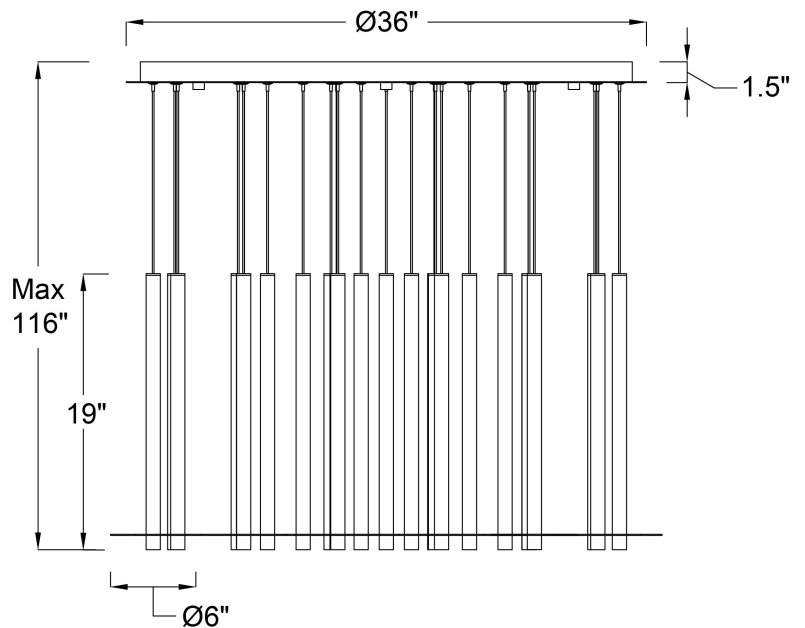

Piatto, 25 Light Round LED Chandelier, Matte Black

Specifications:

Model#: 12105-02
Finish: Matte Black
Glass/Shade: Round Plate + Frosted Acrylic
Material: Metal, Aluminum, Acrylic
Dimension: 36" D x 19" H
Lamping: LED
Wattage: 70W
Voltage: 120-277V
Color Temperature: 3000K
CRI: 90
Delivered Lumen: 1290Lm
Dimmable: Yes
Location: Dry
Max. Hanging Height: 116"
Canopy Dimension: 36" D
Product Weight: 61.7 lbs.